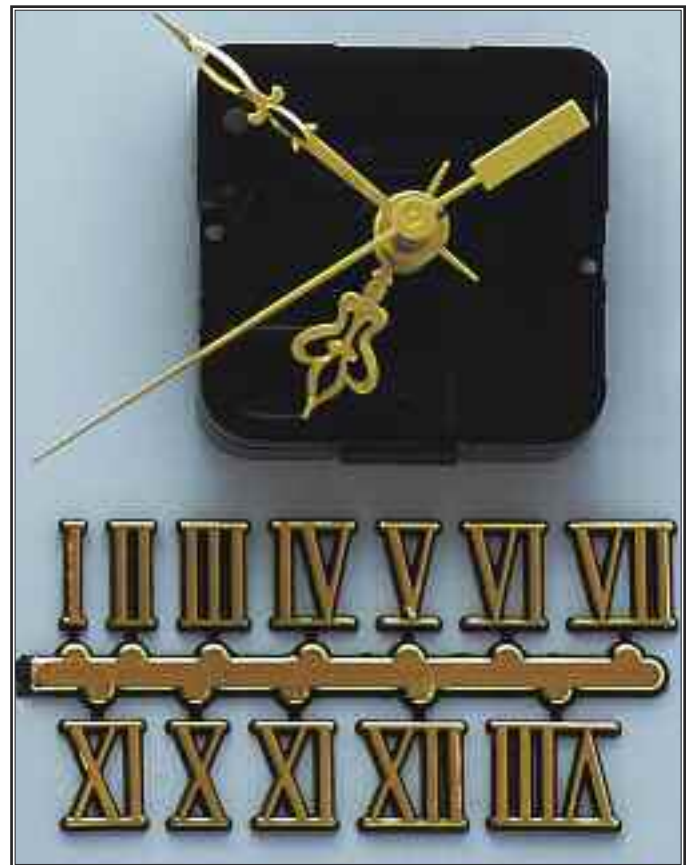

Clocks

CL402 \$7.50
1 7/16" Mini Clock

CL403 \$7.50
1 7/16" Mini Clock

CL422 \$7.50
1 7/16" Mini Clock

CL423 \$7.50
1 7/16" Mini Clock

CL416 \$13.00
2" Clock

CL414 \$11.00
1 7/8" x 1 7/16"

CL401 \$6.75
1 7/16" Thermometer

CL405 \$13.75
7/8" Micro Mini Clock

CL421 \$1.40
Replacement Battery for
All Above Clocks

CL425 \$12.50
3 1/2" Clock
• Requires 1 "AA" Battery

CL407 \$7.50
Movement with Roman Numerals with second hand sweep.
• Requires 1 AA Battery