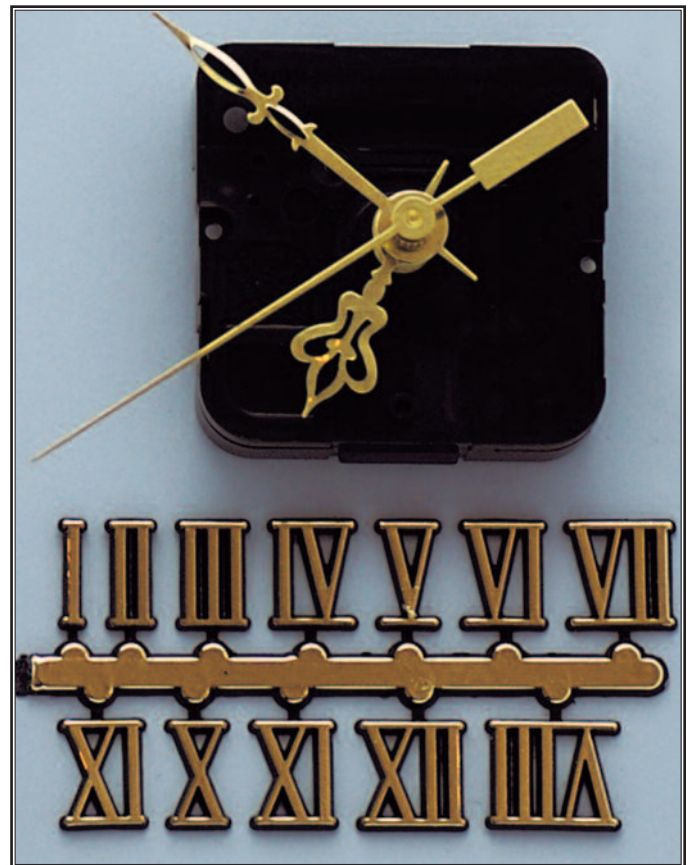

Clocks

**CL402 \$9.50**  
1 7/16" Mini Clock

**CL403 1 7/16" Mini Clock**  
**DISCONTINUED**

**CL422 \$14.25**  
NO DISCOUNT  
1 7/16" Mini Clock

**CL423 \$14.25**  
NO DISCOUNT  
1 7/16" Mini Clock

**CL416A \$13.00** 2" Clock  
**WITH ARABIC NUMERALS**  
**(NOT Roman Numerals as shown above)**

**CL414 1 7/8" x 1 7/16"**  
**DISCONTINUED**

**CL401 \$6.75**  
1 7/16" Thermometer

**CL405 \$14.00**  
7/8" Micro Mini Clock

**CL421 \$1.50**  
Replacement Battery for  
All Above Clocks

**CL425 \$17.40**  
3 1/2" Clock  
Requires 1 "AA" Battery

**CL407 \$7.50**  
Movement with Roman Numerals with second hand sweep.  
Requires 1 AA Battery

Inserts Etc.

**CL404**  
**DISCONTINUED**

**CL419**  
**DISCONTINUED**

**CL417-S**  
**DISCONTINUED**

**CL400 \$3.50 Gold**  
**CL400-S \$3.50 Silver**  
1 7/16" Photo Holder