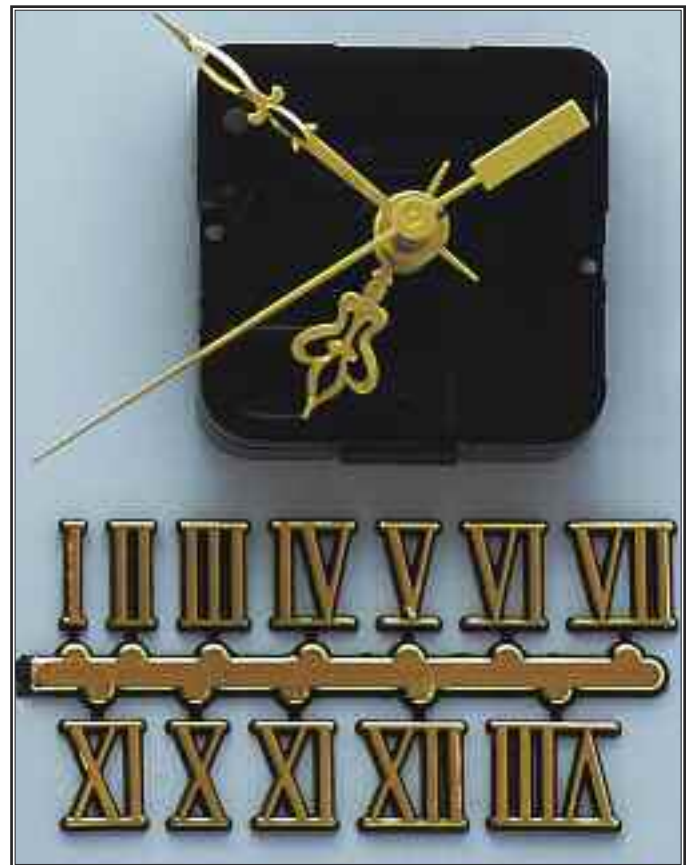

Clocks

CL402 \$7.50
1 7/16" Mini Clock

CL403 \$7.50
1 7/16" Mini Clock

CL422 \$7.50
1 7/16" Mini Clock

CL423 \$7.50
1 7/16" Mini Clock

CL416 \$12.00
2" Clock

CL414 \$11.00
1 7/8" x 1 7/16"

CL401 \$6.75
1 7/16" Thermometer

CL405 \$13.75
7/8" Micro Mini Clock

CL421 \$1.40
Replacement Battery for
All Above Clocks

CL425 \$12.50
3 1/2" Clock
• Requires 1 "AA" Battery

CL407 \$7.50
Movement with Roman Numerals with second hand sweep.
• Requires 1 AA Battery