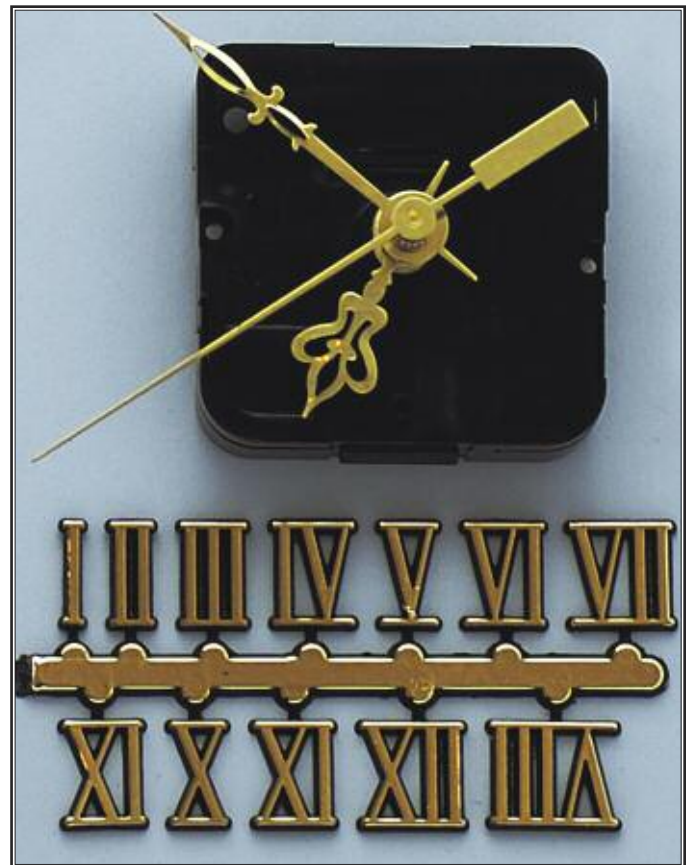

Clocks

CL402 \$7.50
1 7/16" Mini Clock

CL403 \$7.50
1 7/16" Mini Clock

CL422 \$7.50
1 7/16" Mini Clock

CL423 \$7.50
1 7/16" Mini Clock

CL416 \$12.00
2" Clock

CL414 \$11.00
1 7/8" x 1 7/16"

CL401 \$6.75
1 7/16" Thermometer

CL405 \$12.00
7/8" Micro Mini Clock

CL421 \$1.40
Replacement Battery for
All Above Clocks

CL425 \$12.50
3 1/2" Clock
• Requires 1 "AA" Battery

CL407 \$7.50
Movement with Roman Numerals with second hand sweep.
• Requires 1 AA Battery