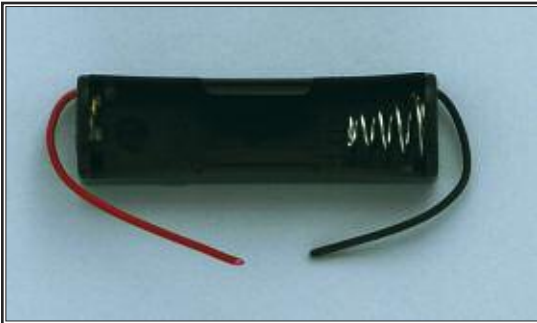

W-4 \$1.75
9 Volt bulb

W-8 \$1.25
2 "AA" Battery Pack
Use with W-2 or W-3
Shown above.

W-5 \$2.75
Toggle Switch

W-6 \$1.25
1 ft. Shrink Tube

W-7 \$1.25
1 "AA" Battery Pack
Use with W-1 Shown above.

W-9 \$1.25
"9 Volt" Battery Pack
Use with W-4 Shown above.

W-11 \$1.50 Strobe
W-12 \$1.50 Solid light
Twist to turn on.

W-10 \$11.00
Complete LED kit
Push button activated, turns
off after 30 seconds.

Complete Light Setup
W-13 \$5.95
Includes - Light Bulb, Battery Pack, Toggle Switch, & Shrink Tube.