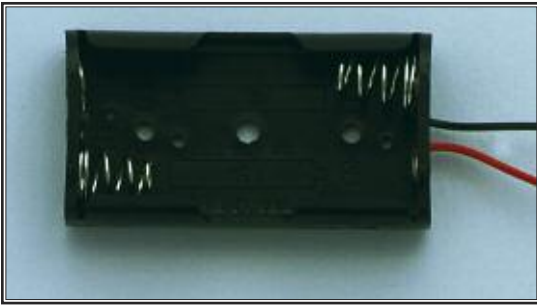

W-8 $1.25
2 "AA" Battery Pack
Use with W-2 or W-3
Shown above.