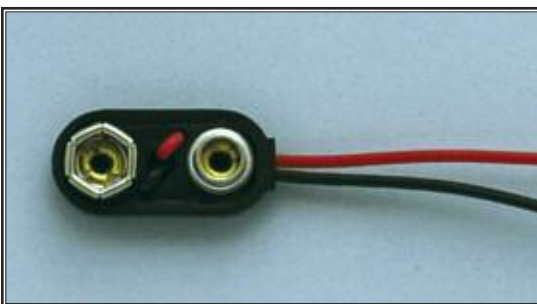

W-4 \$1.75
9 Volt bulb

W-8 \$1.25
2 "AA" Battery Pack
Use with W-2 or W-3
Shown above.

W-5 \$2.75
Toggle Switch

W-6 \$1.25
1 ft. Shrink Tube

W-7 \$1.25
1 "AA" Battery Pack
Use with W-1 Shown above.

W-9 \$1.25
"9 Volt" Battery Pack
Use with W-4 Shown above.

W-11 \$1.50 Strobe
W-12 \$1.50 Solid light
Twist to turn on.

W-10 \$11.00
Complete LED kit
Push button activated, turns
off after 30 seconds.

Complete Light Setup
W-13 \$5.95
Includes - Light Bulb, Battery Pack, Toggle Switch, & Shrink Tube.