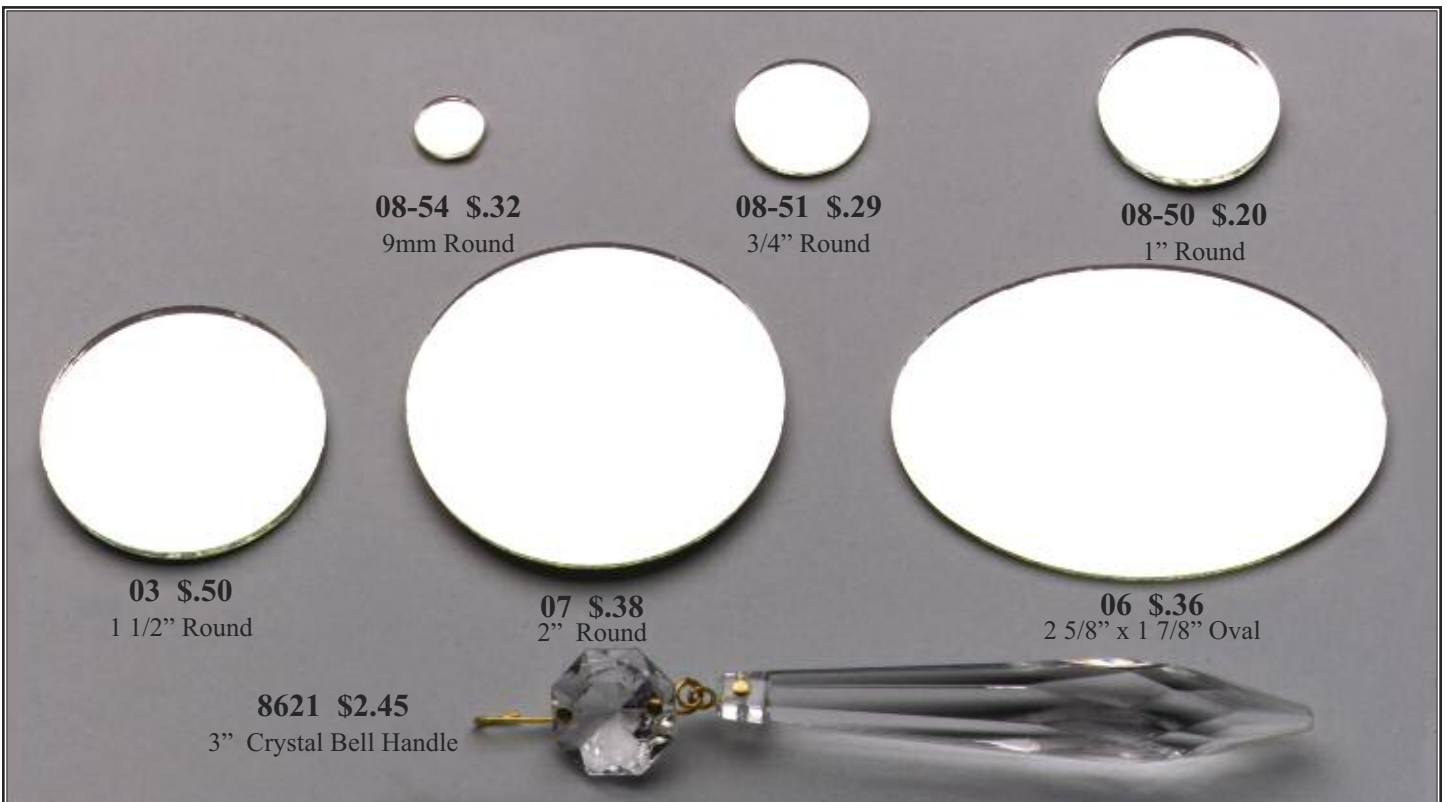

ST15 \$10.00 Black

1 1/2" H x 3" W Rotating

When Taken apart - mechanism will fit in ST12.

Shown on page 26. Requires 1 "AAA" Battery.

Mirror Turntables

LB9 \$35.00
 7" W x 2 1/4" H
 Revolving mirrored turntable.
 Requires 1 "D" battery.

LB10 \$20.00
 2 1/4" H x 3 1/2" W
 Revolving mirrored turntable.
 Requires 1 "AA" battery.

Mirrors

08-54 \$.32
 9mm Round

08-51 \$.29
 3/4" Round

08-50 \$.20
 1" Round

03 \$.50
 1 1/2" Round

07 \$.38
 2" Round