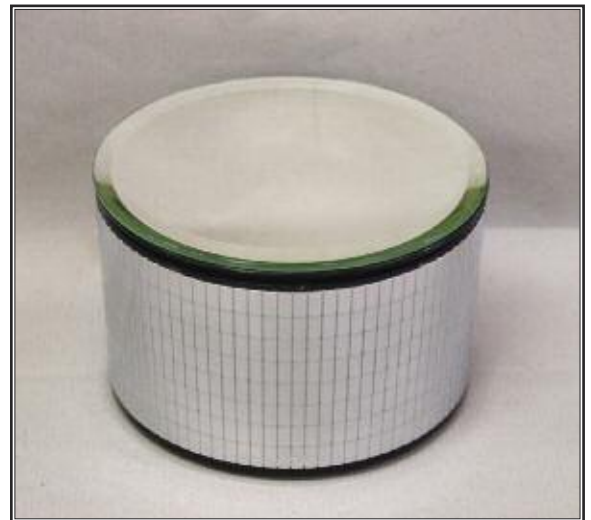

ST15 \$10.00 Black

1 1/2" H x 3" W Rotating

When Taken apart - mechanism will fit in ST12.

Shown on page 26. Requires 1 "AAA" Battery.

Mirror Turntables

LB9 \$35.00
 7" W x 2 1/4" H
 Revolving mirrored turntable.
 Requires 1 "D" battery.